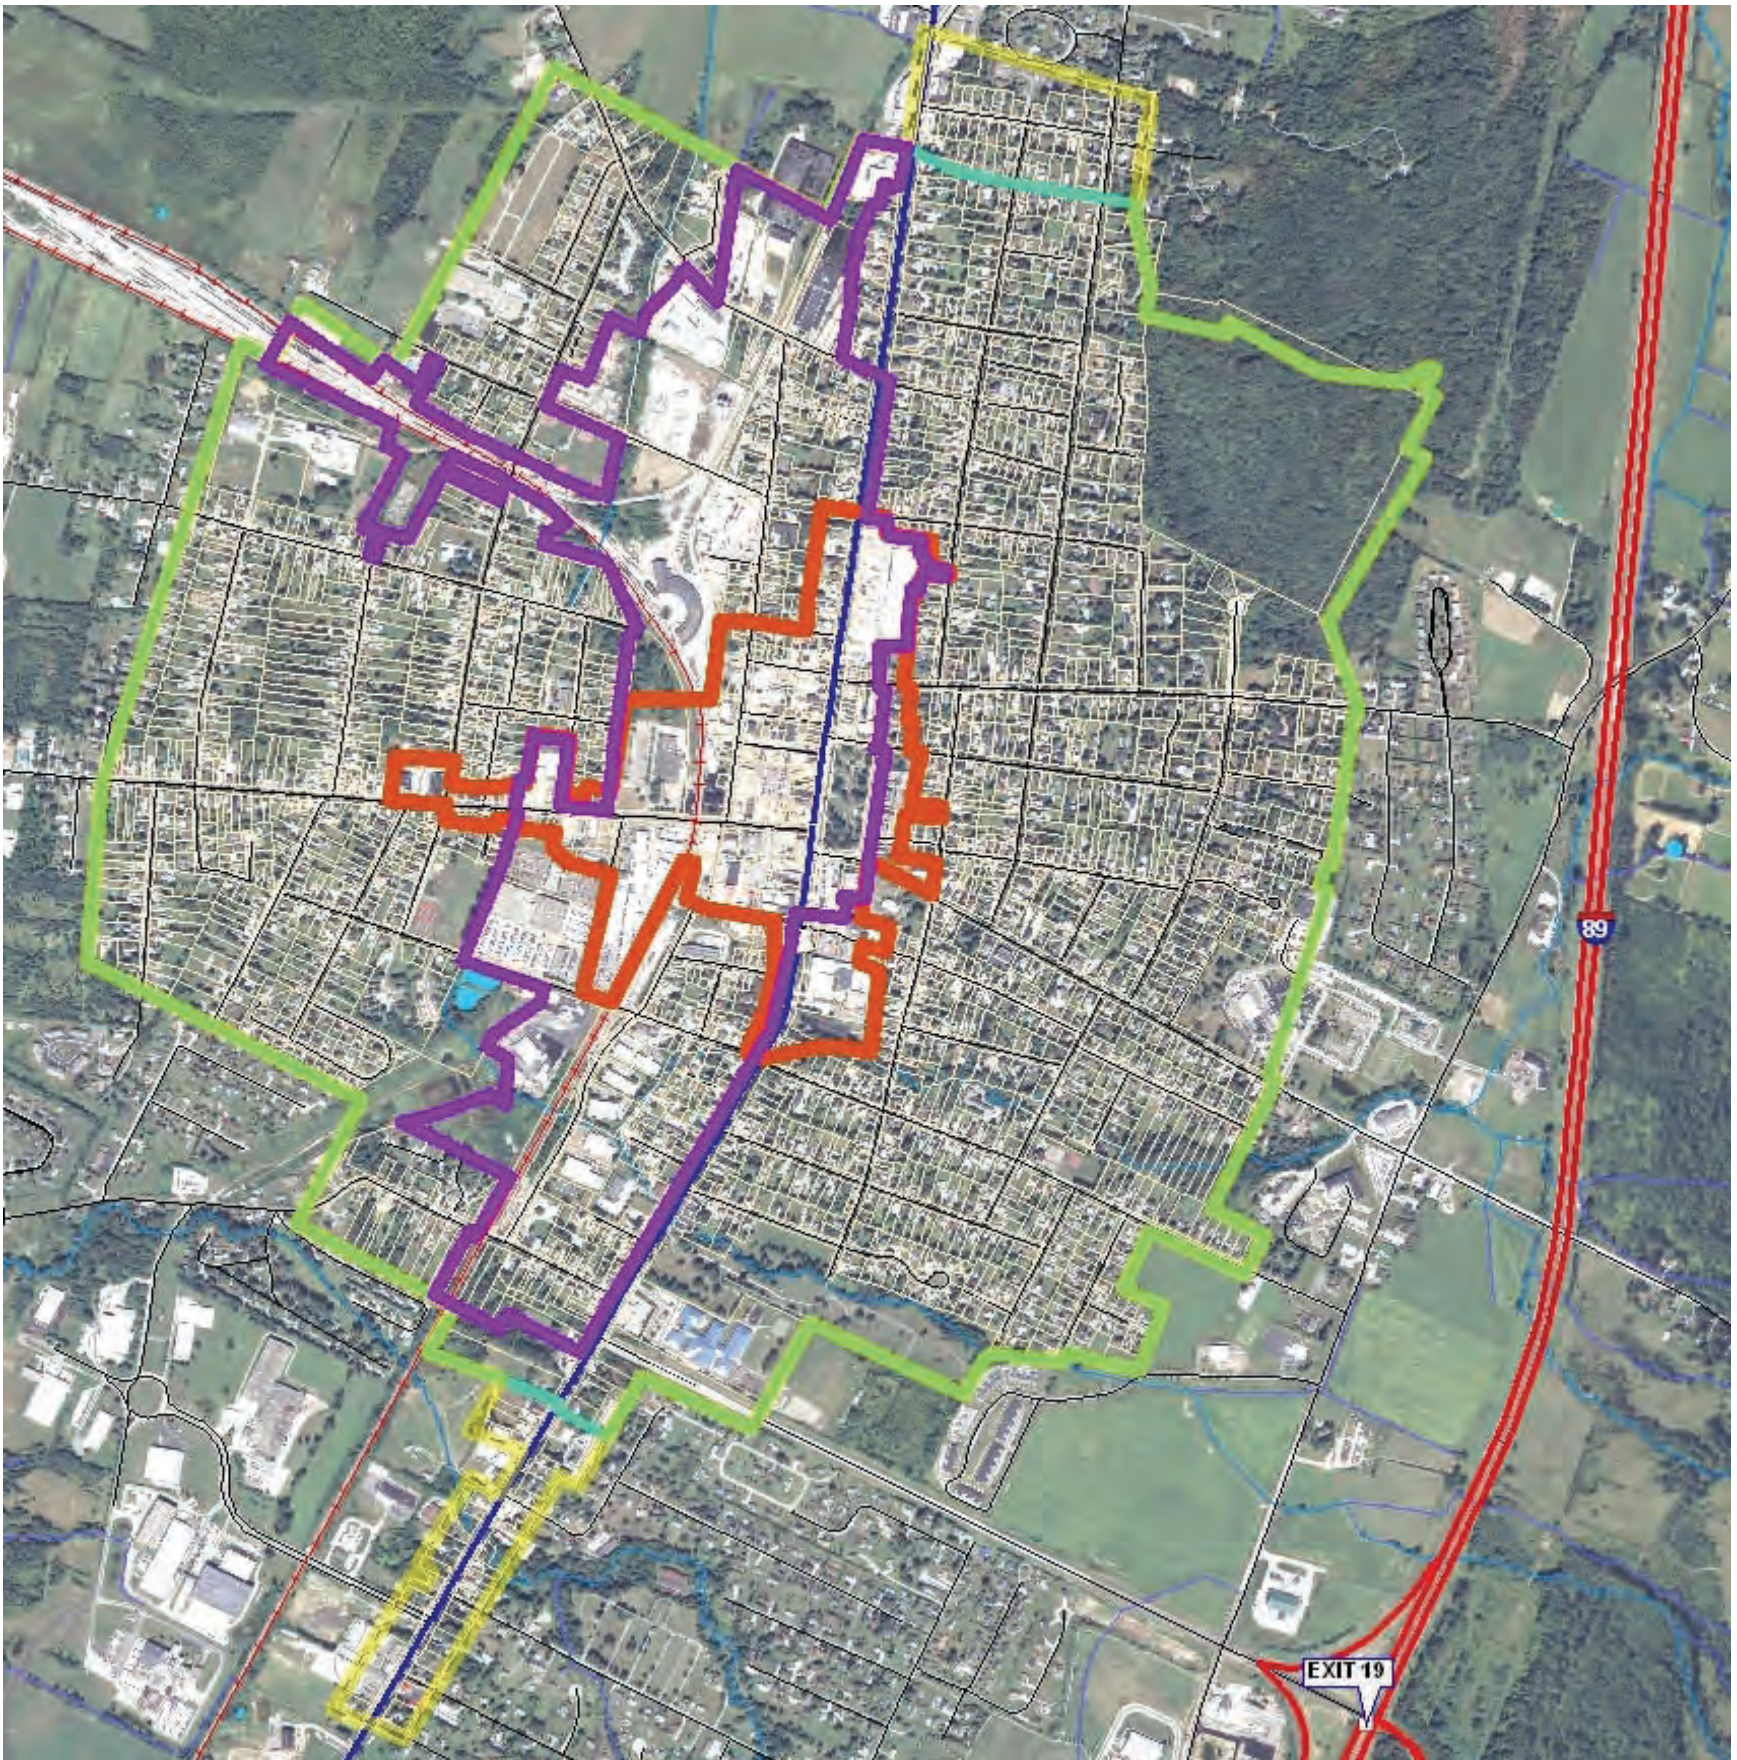

ST. ALBANS - TIF DISTRICT MAP

Revised 8/03/12

ATTACHMENT
5B / 7D

LEGEND

- City Boundary
- Growth Center
- Designated Downtown
- TIF District

*Green indicates overlap between City boundary & Growth Center boundary